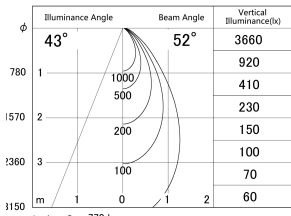

Item no. DD161-0850B9030

Series Name: AMMA Φ80 series Lens type
(DD161)

■ Lighting Distribution Curve (cd/1000 lm)

Installation	Recessed mount
Type	High-efficiency Lens type small adjustable downlight
Fixture wattage	7.5W
Beam angle	52deg
Color Temp.	3000K
CRI	Ra>90
Luminous	769 lm
Body	Die-castaluminumalloy
Body finish	N/A
Trim finish	Black
Reflector finish	N/A
IP Rate	IP20
Light source	COB module
Input Voltage	AC220~240V
Dimming Type	Non-Dimmable
Certificate	CE,CCC
Cut Hole	80mm