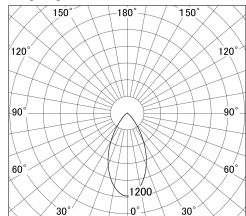

■ Lighting Distribution Curve (cd/1000 lm)