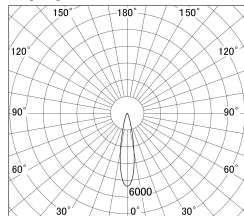

■ Lighting Distribution Curve (cd/1000 lm)