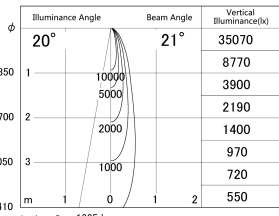

Item no. DD161-1520B9030

Series Name: AMMA Φ80 series Lens type
(DD161)

■ Lighting Distribution Curve (cd/1000 lm)

Installation	Recessed mount
Type	High-efficiency Lens type small adjustable downlight
Fixture wattage	14W
Beam angle	21deg
Color Temp.	3000K
CRI	Ra>90
Luminous	1667 lm
Body	Die-castaluminumalloy
Body finish	N/A
Trim finish	Black
Reflector finish	N/A
IP Rate	IP20
Light source	COB module
Input Voltage	AC220~240V
Dimming Type	Non-Dimmable
Certificate	CE,CCC
Cut Hole	80mm