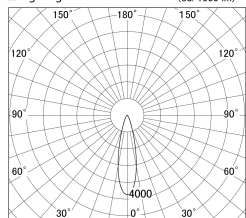

Lighting Distribution Curve (cd/1000 lm)