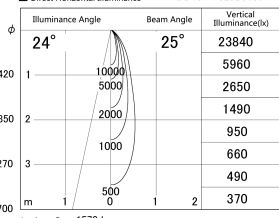

Item no. DD161-1525B9030

Series Name: AMMA Φ 80 series Lens type (DD161)

Lighting Distribution Curve (cd/1000 lm)

Installation	Recessed mount
Type	High-efficiency Lens type small adjustable downlight
Fixture wattage	14W
Beam angle	25deg
Color Temp.	3000K
CRI	Ra>90
Luminous	1568 lm
Body	Die-castaluminumalloy
Body finish	N/A
Trim finish	Black
Reflector finish	N/A
IP Rate	IP20
Light source	COB module
Input Voltage	AC220~240V
Dimming Type	Non-Dimmable
Certificate	CE,CCC
Cut Hole	80mm