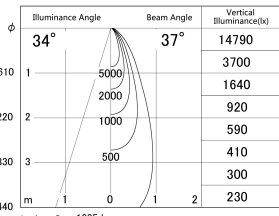

Item no. DD161-1535B9030

Series Name: AMMA Φ80 series Lens type (DD161)

■ Lighting Distribution Curve (cd/1000 lm)

Installation	Recessed mount
Type	High-efficiency Lens type small adjustable downlight
Fixture wattage	14W
Beam angle	37deg
Color Temp.	3000K
CRI	Ra>90
Luminous	1634 lm
Body	Die-castaluminumalloy
Body finish	N/A
Trim finish	Black
Reflector finish	N/A
IP Rate	IP20
Light source	COB module
Input Voltage	AC220~240V
Dimming Type	Non-Dimmable
Certificate	CE,CCC
Cut Hole	80mm