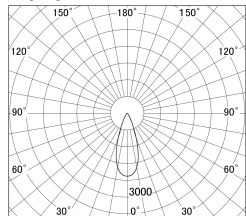

■ Lighting Distribution Curve (cd/1000 lm)