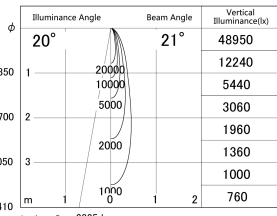

Item no. DD161-2020B9030

Series Name: AMMA Φ80 series Lens type (DD161)

■ Lighting Distribution Curve (cd/1000 lm)

Installation	Recessed mount
Type	High-efficiency Lens type small adjustable downlight
Fixture wattage	21W
Beam angle	21deg
Color Temp.	3000K
CRI	Ra>90
Luminous	2327 lm
Body	Die-castaluminumalloy
Body finish	N/A
Trim finish	Black
Reflector finish	N/A
IP Rate	IP20
Light source	COB module
Input Voltage	AC220~240V
Dimming Type	Non-Dimmable
Certificate	CE,CCC
Cut Hole	80mm