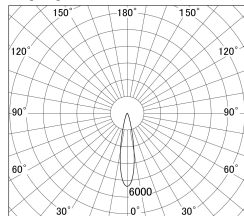

■ Lighting Distribution Curve (cd/1000 lm)