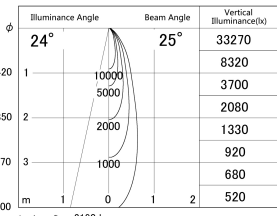

Item no. DD161-2025B9030

Series Name: AMMA Φ80 series Lens type (DD161)

■ Lighting Distribution Curve (cd/1000 lm)

Installation	Recessed mount
Type	High-efficiency Lens type small adjustable downlight
Fixture wattage	21W
Beam angle	25deg
Color Temp.	3000K
CRI	Ra>90
Luminous	2188 lm
Body	Die-castaluminumalloy
Body finish	N/A
Trim finish	Black
Reflector finish	N/A
IP Rate	IP20
Light source	COB module
Input Voltage	AC220~240V
Dimming Type	Non-Dimmable
Certificate	CE,CCC
Cut Hole	80mm