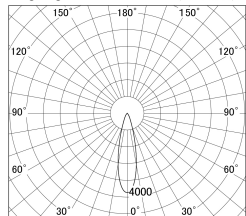

■ Lighting Distribution Curve (cd/1000 lm)