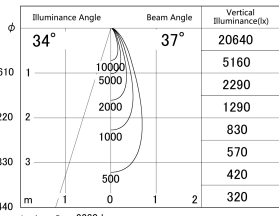

Item no. DD161-2035B9030

Series Name: AMMA Φ80 series Lens type (DD161)

■ Lighting Distribution Curve (cd/1000 lm)

Installation	Recessed mount
Type	High-efficiency Lens type small adjustable downlight
Fixture wattage	21W
Beam angle	37deg
Color Temp.	3000K
CRI	Ra>90
Luminous	2281 lm
Body	Die-castaluminumalloy
Body finish	N/A
Trim finish	Black
Reflector finish	N/A
IP Rate	IP20
Light source	COB module
Input Voltage	AC220~240V
Dimming Type	Non-Dimmable
Certificate	CE,CCC
Cut Hole	80mm