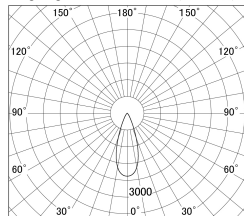

■ Lighting Distribution Curve (cd/1000 lm)