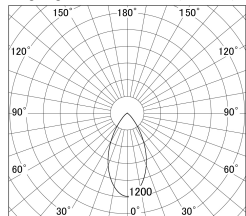

■ Lighting Distribution Curve (cd/1000 lm)