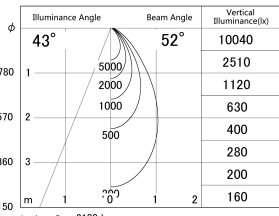

Item no. DD161-2050B9030

Series Name: AMMA Φ80 series Lens type (DD161)

■ Lighting Distribution Curve (cd/1000 lm)

Installation	Recessed mount
Type	High-efficiency Lens type small adjustable downlight
Fixture wattage	21W
Beam angle	52deg
Color Temp.	3000K
CRI	Ra>90
Luminous	2099 lm
Body	Die-cast aluminum alloy
Body finish	N/A
Trim finish	Black
Reflector finish	N/A
IP Rate	IP20
Light source	COB module
Input Voltage	AC220~240V
Dimming Type	Non-Dimmable
Certificate	CE,CCC
Cut Hole	80mm