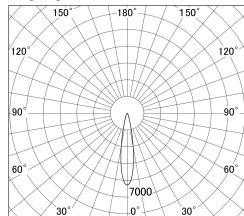

Installation	Recessed mount
Type	High-efficiency Lens type small adjustable downlight
Fixture wattage	24W
Beam angle	19deg
Color Temp.	3000K
CRI	Ra>90
Luminous	2250 lm
Body	Die-castaluminumalloy
Body finish	N/A
Trim finish	Black
Reflector finish	N/A
IP Rate	IP20
Light source	COB module
Input Voltage	AC220~240V
Dimming Type	Non-Dimmable
Certificate	CE,CCC
Cut Hole	80mm

Lighting Distribution Curve (cd/1000 lm)