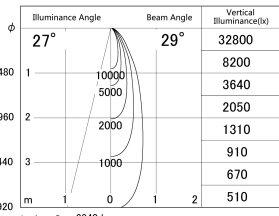

Item no. DD161-2530B9030

Series Name: AMMA Φ80 series Lens type (DD161)

■ Lighting Distribution Curve (cd/1000 lm)

Installation	Recessed mount
Type	High-efficiency Lens type small adjustable downlight
Fixture wattage	24W
Beam angle	29deg
Color Temp.	3000K
CRI	Ra>90
Luminous	2840 lm
Body	Die-castaluminumalloy
Body finish	N/A
Trim finish	Black
Reflector finish	N/A
IP Rate	IP20
Light source	COB module
Input Voltage	AC220~240V
Dimming Type	Non-Dimmable
Certificate	CE,CCC
Cut Hole	80mm