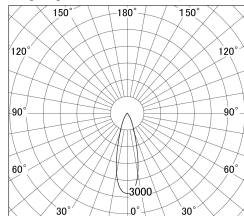

■ Lighting Distribution Curve (cd/1000 lm)