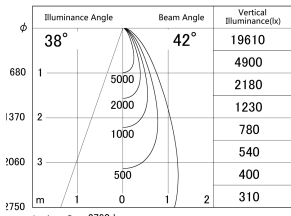

Item no. DD161-2540B9030

Series Name: AMMA Φ80 series Lens type (DD161)

■ Lighting Distribution Curve (cd/1000 lm)

Installation	Recessed mount
Type	High-efficiency Lens type small adjustable downlight
Fixture wattage	24W
Beam angle	42deg
Color Temp.	3000K
CRI	Ra>90
Luminous	2791 lm
Body	Die-castaluminumalloy
Body finish	N/A
Trim finish	Black
Reflector finish	N/A
IP Rate	IP20
Light source	COB module
Input Voltage	AC220~240V
Dimming Type	Non-Dimmable
Certificate	CE,CCC
Cut Hole	80mm