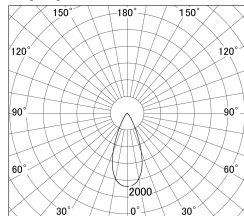

■ Lighting Distribution Curve (cd/1000 lm)