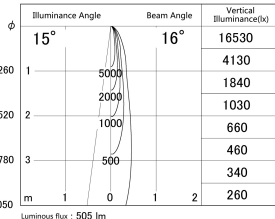

Item no. DD161-0515B9035

Series Name: AMMA Φ80 series Lens type (DD161)

■ Lighting Distribution Curve (cd/1000 lm)

■ Direct Horizontal Illuminance DD161-0515B9035

Installation	Recessed mount
Type	High-efficiency Lens type small adjustable downlight
Fixture wattage	5W
Beam angle	16deg
Color Temp.	3500K
CRI	Ra>90
Luminous	503 lm
Body	Die-castaluminumalloy
Body finish	N/A
Trim finish	Black
Reflector finish	N/A
IP Rate	IP20
Light source	COB module
Input Voltage	AC220~240V
Dimming Type	Non-Dimmable
Certificate	CE,CCC
Cut Hole	80mm