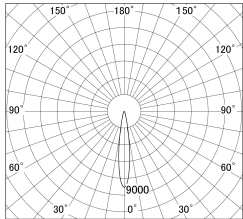

Item no. DD161-0515B9035

Series Name: AMMA Φ80 series Lens type (DD161)

■ Lighting Distribution Curve (cd/1000 lm)

■ Direct Horizontal Illuminance DD161-0515B9035

Installation	Recessed mount
Type	High-efficiency Lens type small adjustable downlight
Fixture wattage	5W
Beam angle	16deg
Color Temp.	3500K
CRI	Ra>90
Luminous	503 lm
Body	Die-castaluminumalloy
Body finish	N/A
Trim finish	Black
Reflector finish	N/A
IP Rate	IP20
Light source	COB module
Input Voltage	AC220~240V
Dimming Type	Non-Dimmable
Certificate	CE,CCC
Cut Hole	80mm