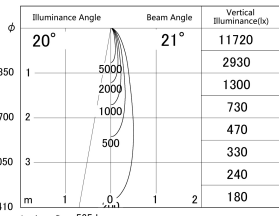

Item no. DD161-0520B9035

Series Name: AMMA Φ80 series Lens type (DD161)

■ Lighting Distribution Curve (cd/1000 lm)

Installation	Recessed mount
Type	High-efficiency Lens type small adjustable downlight
Fixture wattage	5W
Beam angle	21deg
Color Temp.	3500K
CRI	Ra>90
Luminous	566 lm
Body	Die-cast aluminum alloy
Body finish	N/A
Trim finish	Black
Reflector finish	N/A
IP Rate	IP20
Light source	COB module
Input Voltage	AC220~240V
Dimming Type	Non-Dimmable
Certificate	CE,CCC
Cut Hole	80mm