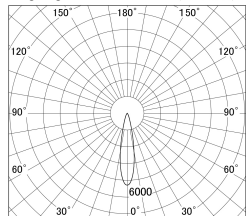

■ Lighting Distribution Curve (cd/1000 lm)