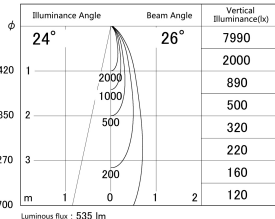

Item no. DD161-0525B9035

Series Name: AMMA Φ80 series Lens type (DD161)

■ Lighting Distribution Curve (cd/1000 lm)

■ Direct Horizontal Illuminance DD161-0525B9035

Installation	Recessed mount
Type	High-efficiency Lens type small adjustable downlight
Fixture wattage	5W
Beam angle	26deg
Color Temp.	3500K
CRI	Ra>90
Luminous	533 lm
Body	Die-castaluminumalloy
Body finish	N/A
Trim finish	Black
Reflector finish	N/A
IP Rate	IP20
Light source	COB module
Input Voltage	AC220~240V
Dimming Type	Non-Dimmable
Certificate	CE,CCC
Cut Hole	80mm