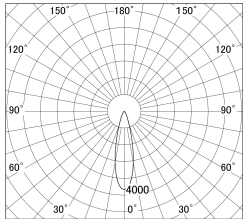

Item no. DD161-0525B9035

Series Name: AMMA Φ80 series Lens type (DD161)

■ Lighting Distribution Curve (cd/1000 lm)

■ Direct Horizontal Illuminance DD161-0525B9035

Installation	Recessed mount
Type	High-efficiency Lens type small adjustable downlight
Fixture wattage	5W
Beam angle	26deg
Color Temp.	3500K
CRI	Ra>90
Luminous	533 lm
Body	Die-castaluminumalloy
Body finish	N/A
Trim finish	Black
Reflector finish	N/A
IP Rate	IP20
Light source	COB module
Input Voltage	AC220~240V
Dimming Type	Non-Dimmable
Certificate	CE,CCC
Cut Hole	80mm