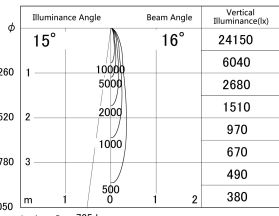

Item no. DD161-0815B9035

Series Name: AMMA Φ80 series Lens type (DD161)

■ Lighting Distribution Curve (cd/1000 lm)

Installation	Recessed mount
Type	High-efficiency Lens type small adjustable downlight
Fixture wattage	7.5W
Beam angle	16deg
Color Temp.	3500K
CRI	Ra>90
Luminous	735 lm
Body	Die-castaluminumalloy
Body finish	N/A
Trim finish	Black
Reflector finish	N/A
IP Rate	IP20
Light source	COB module
Input Voltage	AC220~240V
Dimming Type	Non-Dimmable
Certificate	CE,CCC
Cut Hole	80mm