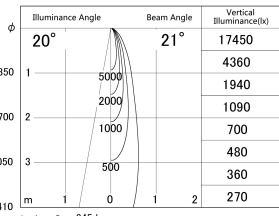

Item no. DD161-0820B9035

Series Name: AMMA Φ80 series Lens type (DD161)

■ Lighting Distribution Curve (cd/1000 lm)

Installation	Recessed mount
Type	High-efficiency Lens type small adjustable downlight
Fixture wattage	7.5W
Beam angle	21deg
Color Temp.	3500K
CRI	Ra>90
Luminous	843 lm
Body	Die-castaluminumalloy
Body finish	N/A
Trim finish	Black
Reflector finish	N/A
IP Rate	IP20
Light source	COB module
Input Voltage	AC220~240V
Dimming Type	Non-Dimmable
Certificate	CE,CCC
Cut Hole	80mm