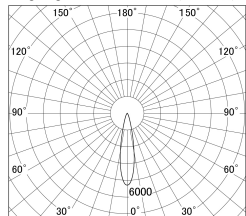

■ Lighting Distribution Curve (cd/1000 lm)