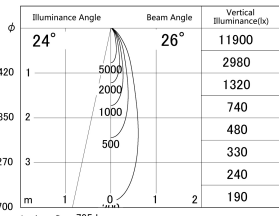

Item no. DD161-0825B9035

Series Name: AMMA Φ 80 series Lens type (DD161)

■ Lighting Distribution Curve (cd/1000 lm)

Installation	Recessed mount
Type	High-efficiency Lens type small adjustable downlight
Fixture wattage	7.5W
Beam angle	26deg
Color Temp.	3500K
CRI	Ra>90
Luminous	794 lm
Body	Die-cast aluminum alloy
Body finish	N/A
Trim finish	Black
Reflector finish	N/A
IP Rate	IP20
Light source	COB module
Input Voltage	AC220~240V
Dimming Type	Non-Dimmable
Certificate	CE,CCC
Cut Hole	80mm