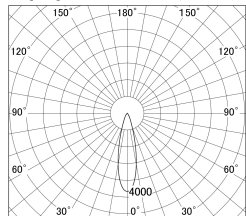

■ Lighting Distribution Curve (cd/1000 lm)