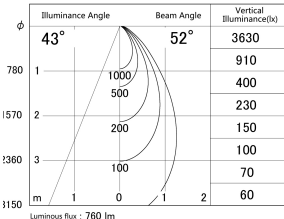

Item no. DD161-0850B9035

Series Name: AMMA Φ80 series Lens type  
(DD161)

■ Lighting Distribution Curve (cd/1000 lm)

■ Direct Horizontal Illuminance DD161-0850B9035

Installation	Recessed mount
Type	High-efficiency Lens type small adjustable downlight
Fixture wattage	7.5W
Beam angle	52deg
Color Temp.	3500K
CRI	Ra>90
Luminous	761 lm
Body	Die-castaluminumalloy
Body finish	N/A
Trim finish	Black
Reflector finish	N/A
IP Rate	IP20
Light source	COB module
Input Voltage	AC220~240V
Dimming Type	Non-Dimmable
Certificate	CE,CCC
Cut Hole	80mm