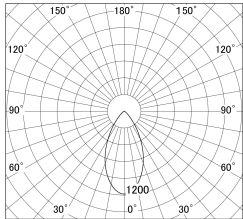

Item no. DD161-0850B9035

Series Name: AMMA Φ80 series Lens type  
(DD161)

■ Lighting Distribution Curve (cd/1000 lm)

■ Direct Horizontal Illuminance DD161-0850B9035

Installation	Recessed mount
Type	High-efficiency Lens type small adjustable downlight
Fixture wattage	7.5W
Beam angle	52deg
Color Temp.	3500K
CRI	Ra>90
Luminous	761 lm
Body	Die-castaluminumalloy
Body finish	N/A
Trim finish	Black
Reflector finish	N/A
IP Rate	IP20
Light source	COB module
Input Voltage	AC220~240V
Dimming Type	Non-Dimmable
Certificate	CE,CCC
Cut Hole	80mm