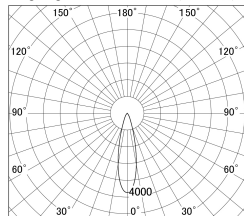

Installation	Recessed mount
Type	High-efficiency Lens type small adjustable downlight
Fixture wattage	14W
Beam angle	25deg
Color Temp.	3500K
CRI	Ra>90
Luminous	1552 lm
Body	Die-cast aluminum alloy
Body finish	N/A
Trim finish	Black
Reflector finish	N/A
IP Rate	IP20
Light source	COB module
Input Voltage	AC220~240V
Dimming Type	Non-Dimmable
Certificate	CE,CCC
Cut Hole	80mm

■ Lighting Distribution Curve (cd/1000 lm)