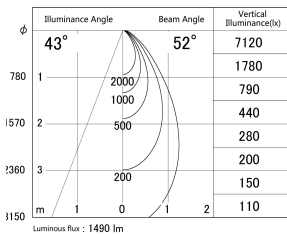

Item no. DD161-1550B9035

Series Name: AMMA Φ80 series Lens type (DD161)

| | |
|------------------|---|
| Installation | Recessed mount |
| Type | High-efficiency Lens type small adjustable downlight |
| Fixture wattage | 14W |
| Beam angle | 52deg |
| Color Temp. | 3500K |
| CRI | Ra>90 |
| Luminous | 1489 lm |
| Body | Die-cast aluminum alloy |
| Body finish | N/A |
| Trim finish | Black |
| Reflector finish | N/A |
| IP Rate | IP20 |
| Light source | COB module |
| Input Voltage | AC220~240V |
| Dimming Type | Non-Dimmable |
| Certificate | CE,CCC |
| Cut Hole | 80mm |