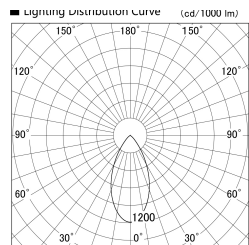

Item no. DD161-1550B9035

Series Name: AMMA Φ80 series Lens type (DD161)

| | |
|------------------|---|
| Installation | Recessed mount |
| Type | High-efficiency Lens type small adjustable downlight |
| Fixture wattage | 14W |
| Beam angle | 52deg |
| Color Temp. | 3500K |
| CRI | Ra>90 |
| Luminous | 1489 lm |
| Body | Die-cast aluminum alloy |
| Body finish | N/A |
| Trim finish | Black |
| Reflector finish | N/A |
| IP Rate | IP20 |
| Light source | COB module |
| Input Voltage | AC220~240V |
| Dimming Type | Non-Dimmable |
| Certificate | CE,CCC |
| Cut Hole | 80mm |