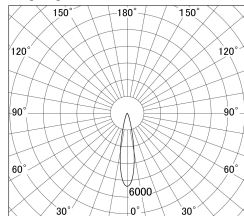

■ Lighting Distribution Curve (cd/1000 lm)