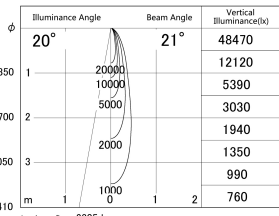

Item no. DD161-2020B9035

Series Name: AMMA Φ80 series Lens type (DD161)

■ Lighting Distribution Curve (cd/1000 lm)

Installation	Recessed mount
Type	High-efficiency Lens type small adjustable downlight
Fixture wattage	21W
Beam angle	21deg
Color Temp.	3500K
CRI	Ra>90
Luminous	2304 lm
Body	Die-castaluminumalloy
Body finish	N/A
Trim finish	Black
Reflector finish	N/A
IP Rate	IP20
Light source	COB module
Input Voltage	AC220~240V
Dimming Type	Non-Dimmable
Certificate	CE,CCC
Cut Hole	80mm