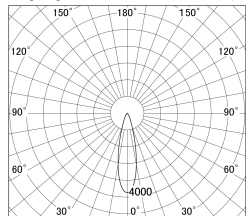

■ Lighting Distribution Curve (cd/1000 lm)