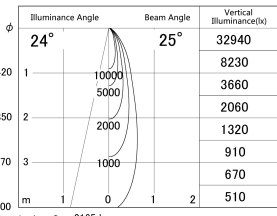

Item no. DD161-2025B9035

Series Name: AMMA Φ80 series Lens type (DD161)

■ Lighting Distribution Curve (cd/1000 lm)

Installation	Recessed mount
Type	High-efficiency Lens type small adjustable downlight
Fixture wattage	21W
Beam angle	25deg
Color Temp.	3500K
CRI	Ra>90
Luminous	2166 lm
Body	Die-castaluminumalloy
Body finish	N/A
Trim finish	Black
Reflector finish	N/A
IP Rate	IP20
Light source	COB module
Input Voltage	AC220~240V
Dimming Type	Non-Dimmable
Certificate	CE,CCC
Cut Hole	80mm