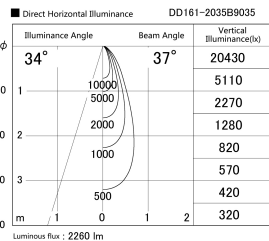

Item no. DD161-2035B9035

Series Name: AMMA Φ80 series Lens type
(DD161)

Installation	Recessed mount
Type	High-efficiency Lens type small adjustable downlight
Fixture wattage	21W
Beam angle	37deg
Color Temp.	3500K
CRI	Ra>90
Luminous	2258 lm
Body	Die-castaluminumalloy
Body finish	N/A
Trim finish	Black
Reflector finish	N/A
IP Rate	IP20
Light source	COB module
Input Voltage	AC220~240V
Dimming Type	Non-Dimmable
Certificate	CE,CCC
Cut Hole	80mm