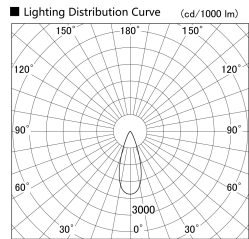

Item no. DD161-2035B9035

Series Name: AMMA Φ80 series Lens type
(DD161)

Installation	Recessed mount
Type	High-efficiency Lens type small adjustable downlight
Fixture wattage	21W
Beam angle	37deg
Color Temp.	3500K
CRI	Ra>90
Luminous	2258 lm
Body	Die-castaluminumalloy
Body finish	N/A
Trim finish	Black
Reflector finish	N/A
IP Rate	IP20
Light source	COB module
Input Voltage	AC220~240V
Dimming Type	Non-Dimmable
Certificate	CE,CCC
Cut Hole	80mm