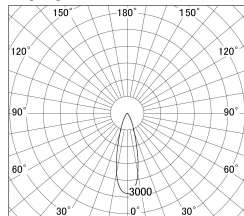

Lighting Distribution Curve (cd/1000 lm)