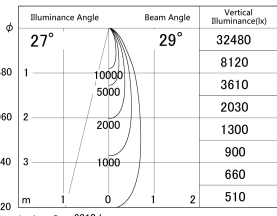

Item no. DD161-2530B9035

Series Name: AMMA Φ80 series Lens type (DD161)

Lighting Distribution Curve (cd/1000 lm)

Installation	Recessed mount
Type	High-efficiency Lens type small adjustable downlight
Fixture wattage	24W
Beam angle	29deg
Color Temp.	3500K
CRI	Ra>90
Luminous	2812 lm
Body	Die-castaluminumalloy
Body finish	N/A
Trim finish	Black
Reflector finish	N/A
IP Rate	IP20
Light source	COB module
Input Voltage	AC220~240V
Dimming Type	Non-Dimmable
Certificate	CE,CCC
Cut Hole	80mm