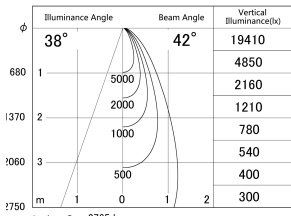

Item no. DD161-2540B9035

Series Name: AMMA Φ80 series Lens type (DD161)

■ Lighting Distribution Curve (cd/1000 lm)

Installation	Recessed mount
Type	High-efficiency Lens type small adjustable downlight
Fixture wattage	24W
Beam angle	42deg
Color Temp.	3500K
CRI	Ra>90
Luminous	2763 lm
Body	Die-castaluminumalloy
Body finish	N/A
Trim finish	Black
Reflector finish	N/A
IP Rate	IP20
Light source	COB module
Input Voltage	AC220~240V
Dimming Type	Non-Dimmable
Certificate	CE,CCC
Cut Hole	80mm