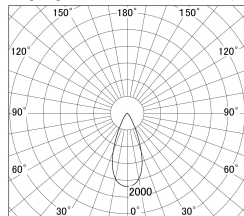

■ Lighting Distribution Curve (cd/1000 lm)