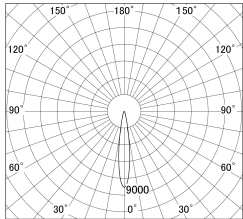

Item no. DD161-0515B9040

Series Name: AMMA Φ80 series Lens type
(DD161)

■ Lighting Distribution Curve (cd/1000 lm)

■ Direct Horizontal Illuminance DD161-0515B9040

Installation	Recessed mount
Type	High-efficiency Lens type small adjustable downlight
Fixture wattage	5W
Beam angle	16deg
Color Temp.	4000K
CRI	Ra>90
Luminous	518 lm
Body	Die-castaluminumalloy
Body finish	N/A
Trim finish	Black
Reflector finish	N/A
IP Rate	IP20
Light source	COB module
Input Voltage	AC220~240V
Dimming Type	Non-Dimmable
Certificate	CE,CCC
Cut Hole	80mm