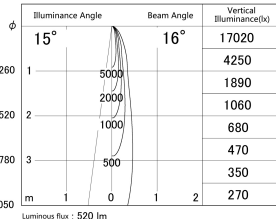

Item no. DD161-0515B9040

Series Name: AMMA Φ80 series Lens type
(DD161)

■ Lighting Distribution Curve (cd/1000 lm)

■ Direct Horizontal Illuminance DD161-0515B9040

Installation	Recessed mount
Type	High-efficiency Lens type small adjustable downlight
Fixture wattage	5W
Beam angle	16deg
Color Temp.	4000K
CRI	Ra>90
Luminous	518 lm
Body	Die-castaluminumalloy
Body finish	N/A
Trim finish	Black
Reflector finish	N/A
IP Rate	IP20
Light source	COB module
Input Voltage	AC220~240V
Dimming Type	Non-Dimmable
Certificate	CE,CCC
Cut Hole	80mm