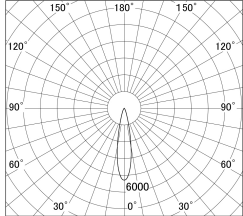

Item no. DD161-0520B9040

Series Name: AMMA Φ80 series Lens type (DD161)

■ Lighting Distribution Curve (cd/1000 lm)

■ Direct Horizontal Illuminance DD161-0520B9040

Installation	Recessed mount
Type	High-efficiency Lens type small adjustable downlight
Fixture wattage	5W
Beam angle	21deg
Color Temp.	4000K
CRI	Ra>90
Luminous	574 lm
Body	Die-castaluminumalloy
Body finish	N/A
Trim finish	Black
Reflector finish	N/A
IP Rate	IP20
Light source	COB module
Input Voltage	AC220~240V
Dimming Type	Non-Dimmable
Certificate	CE,CCC
Cut Hole	80mm