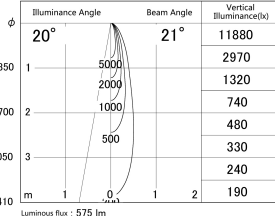

Item no. DD161-0520B9040

Series Name: AMMA Φ80 series Lens type (DD161)

■ Lighting Distribution Curve (cd/1000 lm)

■ Direct Horizontal Illuminance DD161-0520B9040

Installation	Recessed mount
Type	High-efficiency Lens type small adjustable downlight
Fixture wattage	5W
Beam angle	21deg
Color Temp.	4000K
CRI	Ra>90
Luminous	574 lm
Body	Die-castaluminumalloy
Body finish	N/A
Trim finish	Black
Reflector finish	N/A
IP Rate	IP20
Light source	COB module
Input Voltage	AC220~240V
Dimming Type	Non-Dimmable
Certificate	CE,CCC
Cut Hole	80mm