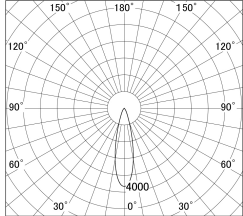

Item no. DD161-0525B9040

Series Name: AMMA Φ80 series Lens type (DD161)

■ Lighting Distribution Curve (cd/1000 lm)

■ Direct Horizontal Illuminance DD161-0525B9040

Installation	Recessed mount
Type	High-efficiency Lens type small adjustable downlight
Fixture wattage	5W
Beam angle	26deg
Color Temp.	4000K
CRI	Ra>90
Luminous	540 lm
Body	Die-cast aluminum alloy
Body finish	N/A
Trim finish	Black
Reflector finish	N/A
IP Rate	IP20
Light source	COB module
Input Voltage	AC220~240V
Dimming Type	Non-Dimmable
Certificate	CE,CCC
Cut Hole	80mm