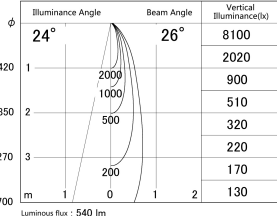

Item no. DD161-0525B9040

Series Name: AMMA Φ80 series Lens type (DD161)

■ Lighting Distribution Curve (cd/1000 lm)

■ Direct Horizontal Illuminance DD161-0525B9040

Installation	Recessed mount
Type	High-efficiency Lens type small adjustable downlight
Fixture wattage	5W
Beam angle	26deg
Color Temp.	4000K
CRI	Ra>90
Luminous	540 lm
Body	Die-cast aluminum alloy
Body finish	N/A
Trim finish	Black
Reflector finish	N/A
IP Rate	IP20
Light source	COB module
Input Voltage	AC220~240V
Dimming Type	Non-Dimmable
Certificate	CE,CCC
Cut Hole	80mm