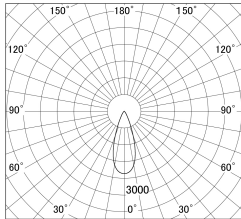

Item no. DD161-0535B9040

Series Name: AMMA Φ80 series Lens type (DD161)

■ Lighting Distribution Curve (cd/1000 lm)

■ Direct Horizontal Illuminance DD161-0535B9040

Installation	Recessed mount
Type	High-efficiency Lens type small adjustable downlight
Fixture wattage	5W
Beam angle	37deg
Color Temp.	4000K
CRI	Ra>90
Luminous	561 lm
Body	Die-cast aluminum alloy
Body finish	N/A
Trim finish	Black
Reflector finish	N/A
IP Rate	IP20
Light source	COB module
Input Voltage	AC220~240V
Dimming Type	Non-Dimmable
Certificate	CE,CCC
Cut Hole	80mm