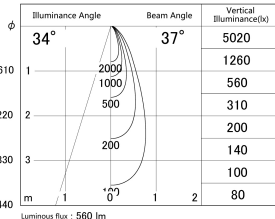

Item no. DD161-0535B9040

Series Name: AMMA Φ80 series Lens type (DD161)

■ Lighting Distribution Curve (cd/1000 lm)

■ Direct Horizontal Illuminance DD161-0535B9040

Installation	Recessed mount
Type	High-efficiency Lens type small adjustable downlight
Fixture wattage	5W
Beam angle	37deg
Color Temp.	4000K
CRI	Ra>90
Luminous	561 lm
Body	Die-cast aluminum alloy
Body finish	N/A
Trim finish	Black
Reflector finish	N/A
IP Rate	IP20
Light source	COB module
Input Voltage	AC220~240V
Dimming Type	Non-Dimmable
Certificate	CE,CCC
Cut Hole	80mm