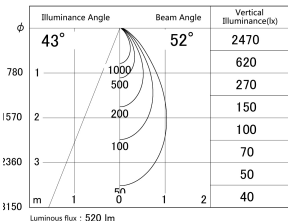

Item no. DD161-0550B9040

Series Name: AMMA Φ80 series Lens type (DD161)

■ Lighting Distribution Curve (cd/1000 lm)

Installation	Recessed mount
Type	High-efficiency Lens type small adjustable downlight
Fixture wattage	5W
Beam angle	52deg
Color Temp.	4000K
CRI	Ra>90
Luminous	518 lm
Body	Die-castaluminumalloy
Body finish	N/A
Trim finish	Black
Reflector finish	N/A
IP Rate	IP20
Light source	COB module
Input Voltage	AC220~240V
Dimming Type	Non-Dimmable
Certificate	CE,CCC
Cut Hole	80mm