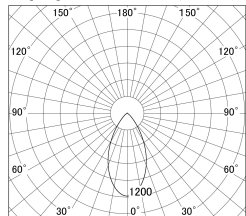

■ Lighting Distribution Curve (cd/1000 lm)