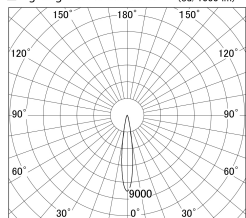

■ Lighting Distribution Curve (cd/1000 lm)