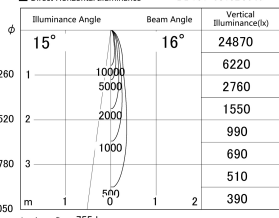

Item no. DD161-0815B9040

Series Name: AMMA Φ80 series Lens type (DD161)

■ Lighting Distribution Curve (cd/1000 lm)

Installation	Recessed mount
Type	High-efficiency Lens type small adjustable downlight
Fixture wattage	7.5W
Beam angle	16deg
Color Temp.	4000K
CRI	Ra>90
Luminous	757 lm
Body	Die-castaluminumalloy
Body finish	N/A
Trim finish	Black
Reflector finish	N/A
IP Rate	IP20
Light source	COB module
Input Voltage	AC220~240V
Dimming Type	Non-Dimmable
Certificate	CE,CCC
Cut Hole	80mm