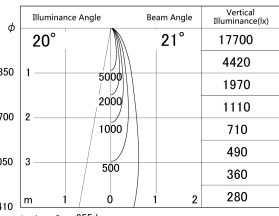

Item no. DD161-0820B9040

Series Name: AMMA Φ80 series Lens type (DD161)

■ Lighting Distribution Curve (cd/1000 lm)

Installation	Recessed mount
Type	High-efficiency Lens type small adjustable downlight
Fixture wattage	7.5W
Beam angle	21deg
Color Temp.	4000K
CRI	Ra>90
Luminous	855 lm
Body	Die-castaluminumalloy
Body finish	N/A
Trim finish	Black
Reflector finish	N/A
IP Rate	IP20
Light source	COB module
Input Voltage	AC220~240V
Dimming Type	Non-Dimmable
Certificate	CE,CCC
Cut Hole	80mm