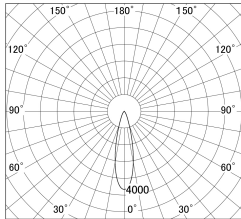

Item no. DD161-0825B9040

Series Name: AMMA Φ80 series Lens type (DD161)

■ Lighting Distribution Curve (cd/1000 lm)

■ Direct Horizontal Illuminance DD161-0825B9040

Installation	Recessed mount
Type	High-efficiency Lens type small adjustable downlight
Fixture wattage	7.5W
Beam angle	26deg
Color Temp.	4000K
CRI	Ra>90
Luminous	805 lm
Body	Die-cast aluminum alloy
Body finish	N/A
Trim finish	Black
Reflector finish	N/A
IP Rate	IP20
Light source	COB module
Input Voltage	AC220~240V
Dimming Type	Non-Dimmable
Certificate	CE,CCC
Cut Hole	80mm