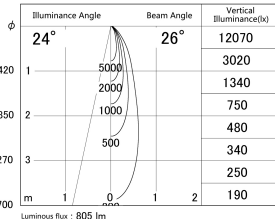

Item no. DD161-0825B9040

Series Name: AMMA Φ80 series Lens type (DD161)

■ Lighting Distribution Curve (cd/1000 lm)

■ Direct Horizontal Illuminance DD161-0825B9040

Installation	Recessed mount
Type	High-efficiency Lens type small adjustable downlight
Fixture wattage	7.5W
Beam angle	26deg
Color Temp.	4000K
CRI	Ra>90
Luminous	805 lm
Body	Die-cast aluminum alloy
Body finish	N/A
Trim finish	Black
Reflector finish	N/A
IP Rate	IP20
Light source	COB module
Input Voltage	AC220~240V
Dimming Type	Non-Dimmable
Certificate	CE,CCC
Cut Hole	80mm