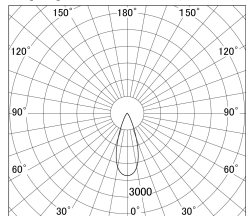

■ Lighting Distribution Curve (cd/1000 lm)