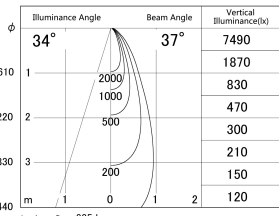

Item no. DD161-0835B9040

Series Name: AMMA Φ80 series Lens type (DD161)

■ Lighting Distribution Curve (cd/1000 lm)

Installation	Recessed mount
Type	High-efficiency Lens type small adjustable downlight
Fixture wattage	7.5W
Beam angle	37deg
Color Temp.	4000K
CRI	Ra>90
Luminous	836 lm
Body	Die-cast aluminum alloy
Body finish	N/A
Trim finish	Black
Reflector finish	N/A
IP Rate	IP20
Light source	COB module
Input Voltage	AC220~240V
Dimming Type	Non-Dimmable
Certificate	CE,CCC
Cut Hole	80mm