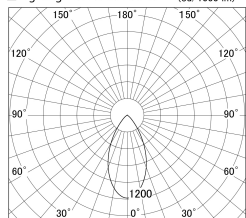

■ Lighting Distribution Curve (cd/1000 lm)