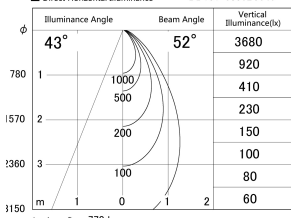

Item no. DD161-0850B9040

Series Name: AMMA Φ80 series Lens type (DD161)

■ Lighting Distribution Curve (cd/1000 lm)

Installation	Recessed mount
Type	High-efficiency Lens type small adjustable downlight
Fixture wattage	7.5W
Beam angle	52deg
Color Temp.	4000K
CRI	Ra>90
Luminous	772 lm
Body	Die-castaluminumalloy
Body finish	N/A
Trim finish	Black
Reflector finish	N/A
IP Rate	IP20
Light source	COB module
Input Voltage	AC220~240V
Dimming Type	Non-Dimmable
Certificate	CE,CCC
Cut Hole	80mm