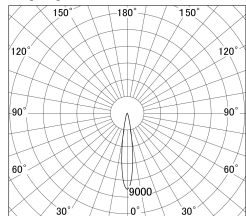

■ Lighting Distribution Curve (cd/1000 lm)