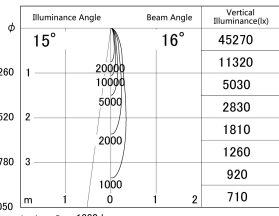

Item no. DD161-1515B9040

Series Name: AMMA Φ80 series Lens type (DD161)

■ Lighting Distribution Curve (cd/1000 lm)

Installation	Recessed mount
Type	High-efficiency Lens type small adjustable downlight
Fixture wattage	14W
Beam angle	16deg
Color Temp.	4000K
CRI	Ra>90
Luminous	1378 lm
Body	Die-castaluminumalloy
Body finish	N/A
Trim finish	Black
Reflector finish	N/A
IP Rate	IP20
Light source	COB module
Input Voltage	AC220~240V
Dimming Type	Non-Dimmable
Certificate	CE,CCC
Cut Hole	80mm