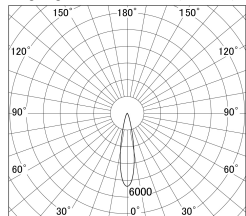

■ Lighting Distribution Curve (cd/1000 lm)