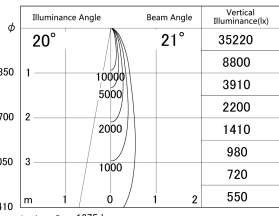

Item no. DD161-1520B9040

Series Name: AMMA Φ80 series Lens type (DD161)

■ Lighting Distribution Curve (cd/1000 lm)

Installation	Recessed mount
Type	High-efficiency Lens type small adjustable downlight
Fixture wattage	14W
Beam angle	21deg
Color Temp.	4000K
CRI	Ra>90
Luminous	1674 lm
Body	Die-castaluminumalloy
Body finish	N/A
Trim finish	Black
Reflector finish	N/A
IP Rate	IP20
Light source	COB module
Input Voltage	AC220~240V
Dimming Type	Non-Dimmable
Certificate	CE,CCC
Cut Hole	80mm