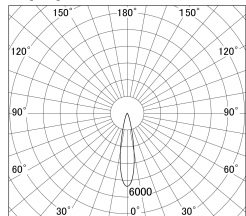

■ Lighting Distribution Curve (cd/1000 lm)