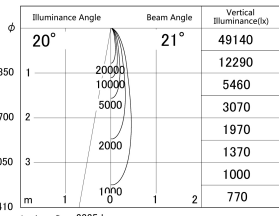

Item no. DD161-2020B9040

Series Name: AMMA Φ80 series Lens type (DD161)

■ Lighting Distribution Curve (cd/1000 lm)

Installation	Recessed mount
Type	High-efficiency Lens type small adjustable downlight
Fixture wattage	21W
Beam angle	21deg
Color Temp.	4000K
CRI	Ra>90
Luminous	2336 lm
Body	Die-castaluminumalloy
Body finish	N/A
Trim finish	Black
Reflector finish	N/A
IP Rate	IP20
Light source	COB module
Input Voltage	AC220~240V
Dimming Type	Non-Dimmable
Certificate	CE,CCC
Cut Hole	80mm