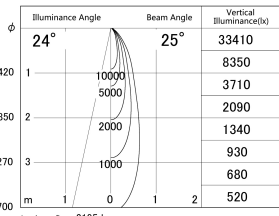

Item no. DD161-2025B9040

Series Name: AMMA Φ80 series Lens type (DD161)

■ Lighting Distribution Curve (cd/1000 lm)

Installation	Recessed mount
Type	High-efficiency Lens type small adjustable downlight
Fixture wattage	21W
Beam angle	25deg
Color Temp.	4000K
CRI	Ra>90
Luminous	2197 lm
Body	Die-castaluminumalloy
Body finish	N/A
Trim finish	Black
Reflector finish	N/A
IP Rate	IP20
Light source	COB module
Input Voltage	AC220~240V
Dimming Type	Non-Dimmable
Certificate	CE,CCC
Cut Hole	80mm