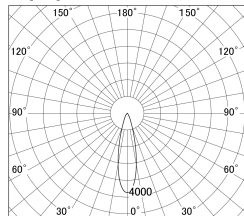

■ Lighting Distribution Curve (cd/1000 lm)