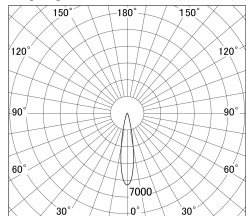

Lighting Distribution Curve (cd/1000 lm)