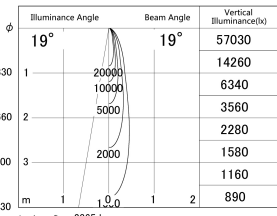

Item no. DD161-2520B9040

Series Name: AMMA Φ80 series Lens type (DD161)

Lighting Distribution Curve (cd/1000 lm)

Installation	Recessed mount
Type	High-efficiency Lens type small adjustable downlight
Fixture wattage	24W
Beam angle	19deg
Color Temp.	4000K
CRI	Ra>90
Luminous	2363 lm
Body	Die-castaluminumalloy
Body finish	N/A
Trim finish	Black
Reflector finish	N/A
IP Rate	IP20
Light source	COB module
Input Voltage	AC220~240V
Dimming Type	Non-Dimmable
Certificate	CE,CCC
Cut Hole	80mm