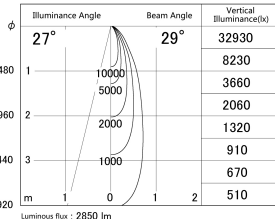

Item no. DD161-2530B9040

Series Name: AMMA Φ80 series Lens type (DD161)

■ Lighting Distribution Curve (cd/1000 lm)

Installation	Recessed mount
Type	High-efficiency Lens type small adjustable downlight
Fixture wattage	24W
Beam angle	29deg
Color Temp.	4000K
CRI	Ra>90
Luminous	2851 lm
Body	Die-castaluminumalloy
Body finish	N/A
Trim finish	Black
Reflector finish	N/A
IP Rate	IP20
Light source	COB module
Input Voltage	AC220~240V
Dimming Type	Non-Dimmable
Certificate	CE,CCC
Cut Hole	80mm