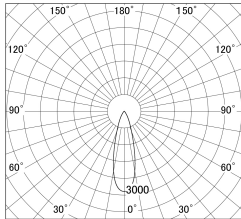

■ Lighting Distribution Curve (cd/1000 lm)