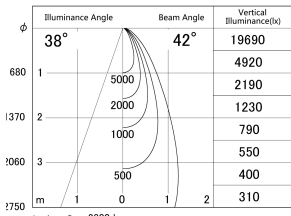

Item no. DD161-2540B9040

Series Name: AMMA Φ80 series Lens type (DD161)

■ Lighting Distribution Curve (cd/1000 lm)

Installation	Recessed mount
Type	High-efficiency Lens type small adjustable downlight
Fixture wattage	24W
Beam angle	42deg
Color Temp.	4000K
CRI	Ra>90
Luminous	2802 lm
Body	Die-castaluminumalloy
Body finish	N/A
Trim finish	Black
Reflector finish	N/A
IP Rate	IP20
Light source	COB module
Input Voltage	AC220~240V
Dimming Type	Non-Dimmable
Certificate	CE,CCC
Cut Hole	80mm