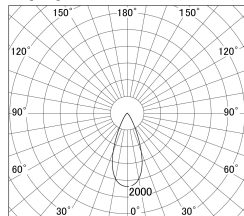

■ Lighting Distribution Curve (cd/1000 lm)