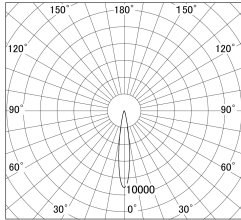

■ Lighting Distribution Curve (cd/1000 lm)