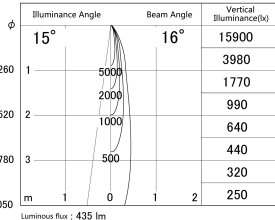

Item no. DD161-0515MW9027

Series Name: AMMA Φ80 series Lens type adjustable Antiglare (DD161-AG)

■ Lighting Distribution Curve (cd/1000 lm)

Installation	Recessed mount
Type	High-efficiency antiglare type adjustable downlight
Fixture wattage	5W
Beam angle	16deg
Color Temp.	2700K
CRI	Ra>90
Luminous	434 lm
Body	Die-castaluminumalloy
Body finish	N/A
Trim finish	White
Reflector finish	Mirror
IP Rate	IP20
Light source	COB module
Input Voltage	AC220~240V
Dimming Type	Non-Dimmable
Certificate	CE,CCC
Cut Hole	80mm