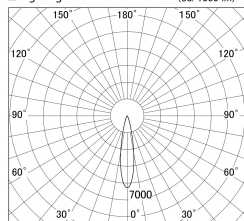

■ Lighting Distribution Curve (cd/1000 lm)