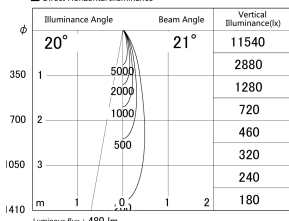

Item no. DD161-0520MW9027

Series Name: AMMA Φ80 series Lens type adjustable Antiglare (DD161-AG)

■ Lighting Distribution Curve (cd/1000 lm)

Installation	Recessed mount
Type	High-efficiency antiglare type adjustable downlight
Fixture wattage	5W
Beam angle	21deg
Color Temp.	2700K
CRI	Ra>90
Luminous	480 lm
Body	Die-cast aluminum alloy
Body finish	N/A
Trim finish	White
Reflector finish	Mirror
IP Rate	IP20
Light source	COB module
Input Voltage	AC220~240V
Dimming Type	Non-Dimmable
Certificate	CE,CCC
Cut Hole	80mm