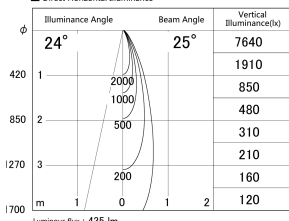

Item no. DD161-0525MW9027

Series Name: AMMA Φ80 series Lens type adjustable Antiglare (DD161-AG)

■ Lighting Distribution Curve (cd/1000 lm)

Installation	Recessed mount
Type	High-efficiency antiglare type adjustable downlight
Fixture wattage	5W
Beam angle	25deg
Color Temp.	2700K
CRI	Ra>90
Luminous	435 lm
Body	Die-castaluminumalloy
Body finish	N/A
Trim finish	White
Reflector finish	Mirror
IP Rate	IP20
Light source	COB module
Input Voltage	AC220~240V
Dimming Type	Non-Dimmable
Certificate	CE,CCC
Cut Hole	80mm