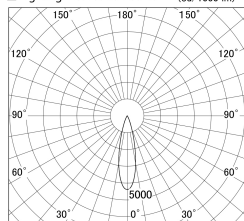

■ Lighting Distribution Curve (cd/1000 lm)