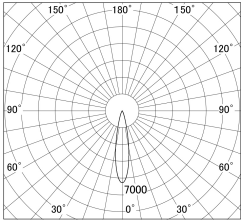

■ Lighting Distribution Curve (cd/1000 lm)