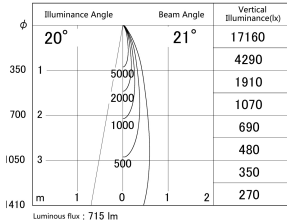

Item no. DD161-0820MW9027

Series Name: AMMA Φ80 series Lens type adjustable Antiglare (DD161-AG)

■ Lighting Distribution Curve (cd/1000 lm)

Installation	Recessed mount
Type	High-efficiency antiglare type adjustable downlight
Fixture wattage	7.5W
Beam angle	21deg
Color Temp.	2700K
CRI	Ra>90
Luminous	714 lm
Body	Die-castaluminumalloy
Body finish	N/A
Trim finish	White
Reflector finish	Mirror
IP Rate	IP20
Light source	COB module
Input Voltage	AC220~240V
Dimming Type	Non-Dimmable
Certificate	CE,CCC
Cut Hole	80mm