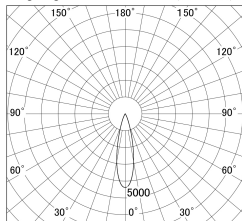

■ Lighting Distribution Curve (cd/1000 lm)