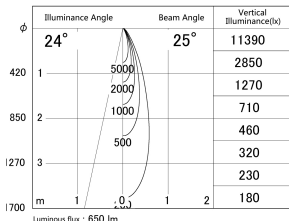

Item no. DD161-0825MW9027

Series Name: AMMA Φ80 series Lens type adjustable Antiglare (DD161-AG)

■ Lighting Distribution Curve (cd/1000 lm)

Installation	Recessed mount
Type	High-efficiency antiglare type adjustable downlight
Fixture wattage	7.5W
Beam angle	25deg
Color Temp.	2700K
CRI	Ra>90
Luminous	648 lm
Body	Die-castaluminumalloy
Body finish	N/A
Trim finish	White
Reflector finish	Mirror
IP Rate	IP20
Light source	COB module
Input Voltage	AC220~240V
Dimming Type	Non-Dimmable
Certificate	CE,CCC
Cut Hole	80mm