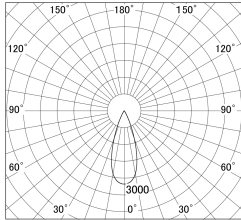

■ Lighting Distribution Curve (cd/1000 lm)