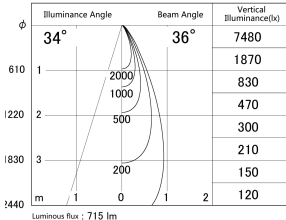

Item no. DD161-0835MW9027

Series Name: AMMA Φ80 series Lens type adjustable Antiglare (DD161-AG)

■ Lighting Distribution Curve (cd/1000 lm)

Installation	Recessed mount
Type	High-efficiency antiglare type adjustable downlight
Fixture wattage	7.5W
Beam angle	36deg
Color Temp.	2700K
CRI	Ra>90
Luminous	713 lm
Body	Die-castaluminumalloy
Body finish	N/A
Trim finish	White
Reflector finish	Mirror
IP Rate	IP20
Light source	COB module
Input Voltage	AC220~240V
Dimming Type	Non-Dimmable
Certificate	CE,CCC
Cut Hole	80mm