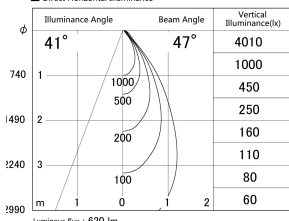

Item no. DD161-0845MW9027

Series Name: AMMA Φ80 series Lens type adjustable Antiglare (DD161-AG)

■ Lighting Distribution Curve (cd/1000 lm)

Installation	Recessed mount
Type	High-efficiency antiglare type adjustable downlight
Fixture wattage	7.5W
Beam angle	47deg
Color Temp.	2700K
CRI	Ra>90
Luminous	621 lm
Body	Die-castaluminumalloy
Body finish	N/A
Trim finish	White
Reflector finish	Mirror
IP Rate	IP20
Light source	COB module
Input Voltage	AC220~240V
Dimming Type	Non-Dimmable
Certificate	CE,CCC
Cut Hole	80mm