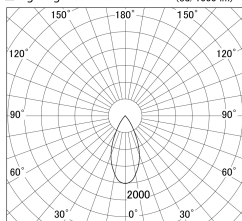

■ Lighting Distribution Curve (cd/1000 lm)