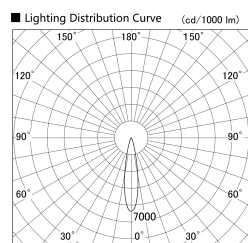

Item no. DD161-1020MW9027

Series Name: AMMA Φ80 series Lens type adjustable Antiglare (DD161-AG)

Installation	Recessed mount
Type	High-efficiency antiglare type adjustable downlight
Fixture wattage	10.5W
Beam angle	20deg
Color Temp.	2700K
CRI	Ra>90
Luminous	1016 lm
Body	Die-castaluminumalloy
Body finish	N/A
Trim finish	White
Reflector finish	Mirror
IP Rate	IP20
Light source	COB module
Input Voltage	AC220~240V
Dimming Type	Non-Dimmable
Certificate	CE,CCC
Cut Hole	80mm