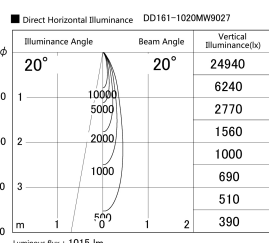

Item no. DD161-1020MW9027

Series Name: AMMA Φ80 series Lens type adjustable Antiglare (DD161-AG)

Installation	Recessed mount
Type	High-efficiency antiglare type adjustable downlight
Fixture wattage	10.5W
Beam angle	20deg
Color Temp.	2700K
CRI	Ra>90
Luminous	1016 lm
Body	Die-castaluminumalloy
Body finish	N/A
Trim finish	White
Reflector finish	Mirror
IP Rate	IP20
Light source	COB module
Input Voltage	AC220~240V
Dimming Type	Non-Dimmable
Certificate	CE,CCC
Cut Hole	80mm